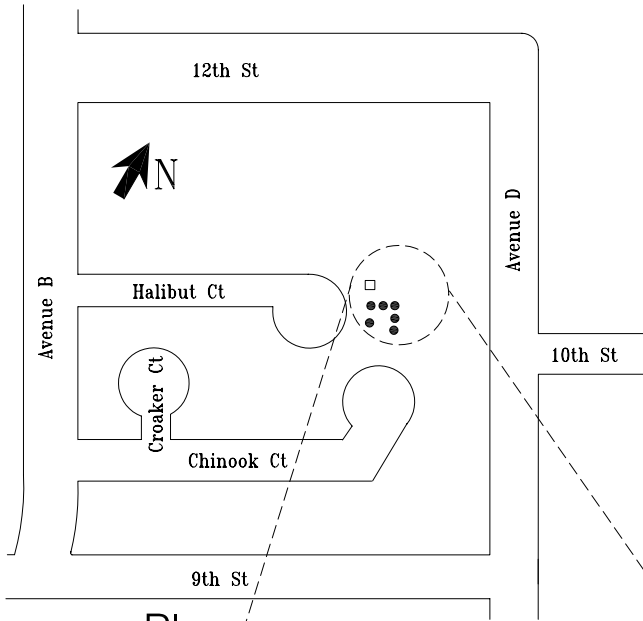

Treasure Island - Fire Station Geotech Array (CSMIP Station 58642)

SENSOR LOCATIONS

Plan

Enlarged Plan