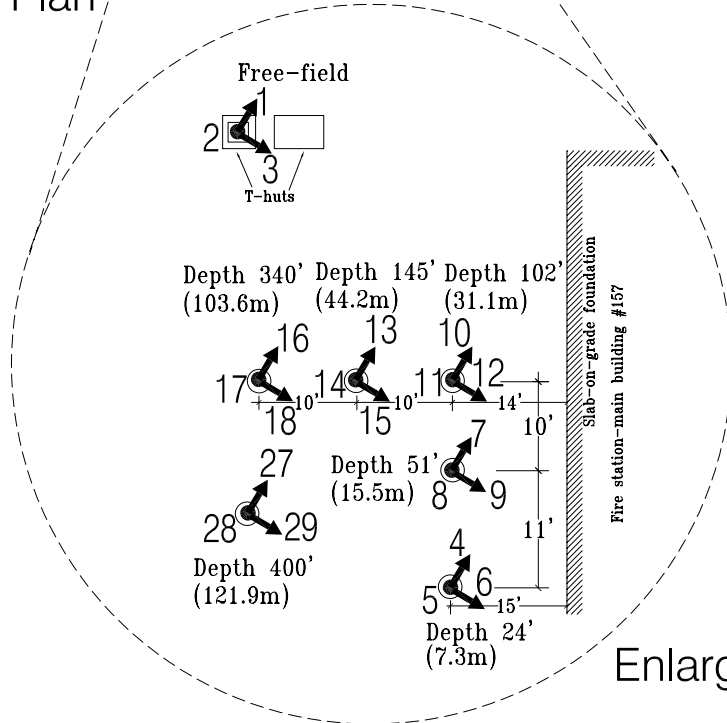

Treasure Island - Fire Station Geotech Array (CSMIP Station 58642)

SENSOR LOCATIONS

Plan

Enlarged Plan