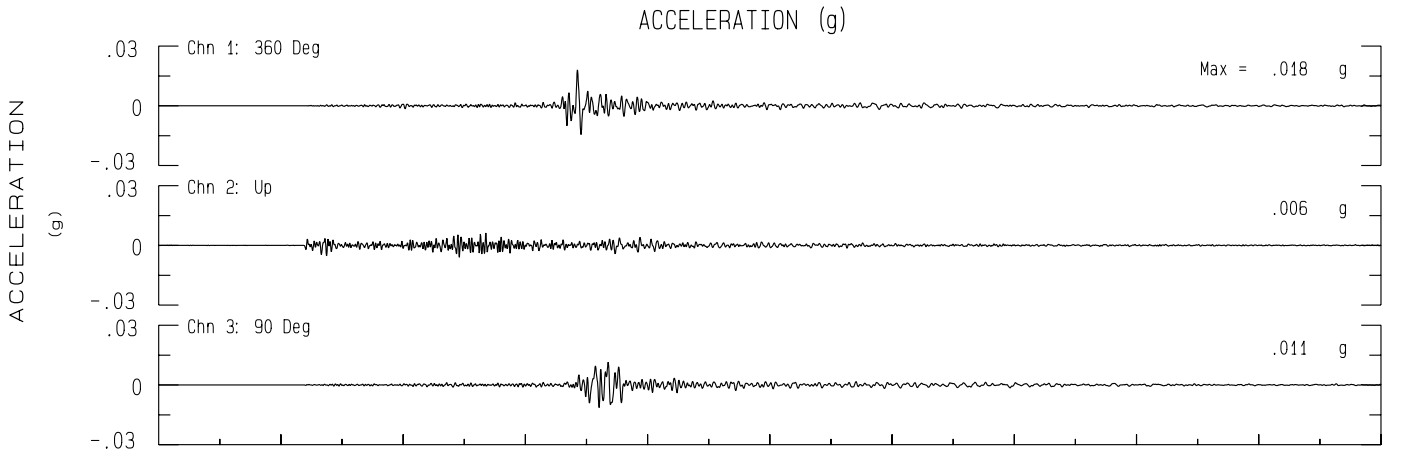

San Jacinto - CDF Fire Station 25 CGS Sta 12102
Rcrd of Sun Feb 14, 2016 01:00:54.0 PST
Frequency Band Processed: 3.3 secs to 40.0 Hz
CISN/CSMIP Preliminary Strong Motion Processing - Subject to Revision

San Jacinto - CDF Fire Station 25 CGS Sta 12102

Rcprd of Sun Feb 14, 2016 01:00:54.0 PST

Frequency Band Processed: 3.3 secs to 40.0 Hz

Automated Strong Motion Processing - Preliminary and Subject to Revision

SPECTRAL ACCELERATION, Sa

VELOCITY FOURIER SPECTRUM