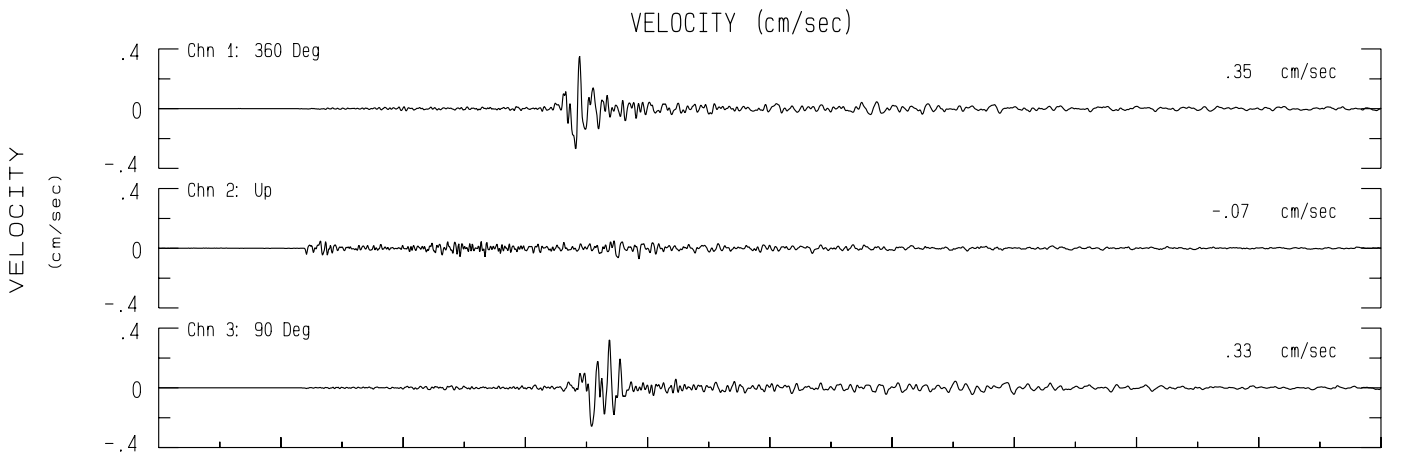

San Jacinto - CDF Fire Station 25 CGS Sta 12102
Rcrd of Sun Feb 14, 2016 01:00:54.0 PST
Frequency Band Processed: 3.3 secs to 40.0 Hz
CISN/CSMIP Preliminary Strong Motion Processing - Subject to Revision

San Jacinto - CDF Fire Station 25 CGS Sta 12102

Rcprd of Sun Feb 14, 2016 01:00:54.0 PST

Frequency Band Processed: 3.3 secs to 40.0 Hz

Automated Strong Motion Processing - Preliminary and Subject to Revision

SPECTRAL ACCELERATION, Sa

VELOCITY FOURIER SPECTRUM