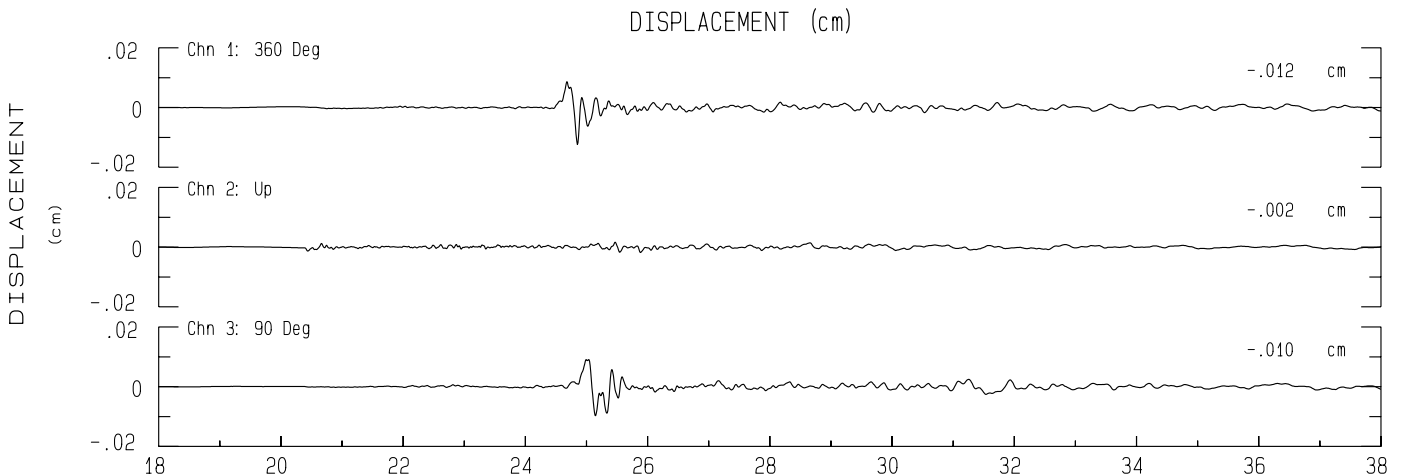

San Jacinto - CDF Fire Station 25 CGS Sta 12102
Rcrd of Sun Feb 14, 2016 01:00:54.0 PST
Frequency Band Processed: 3.3 secs to 40.0 Hz
CISN/CSMIP Preliminary Strong Motion Processing - Subject to Revision

San Jacinto - CDF Fire Station 25 CGS Sta 12102

Rcprd of Sun Feb 14, 2016 01:00:54.0 PST

Frequency Band Processed: 3.3 secs to 40.0 Hz

Automated Strong Motion Processing - Preliminary and Subject to Revision

SPECTRAL ACCELERATION, Sa

VELOCITY FOURIER SPECTRUM