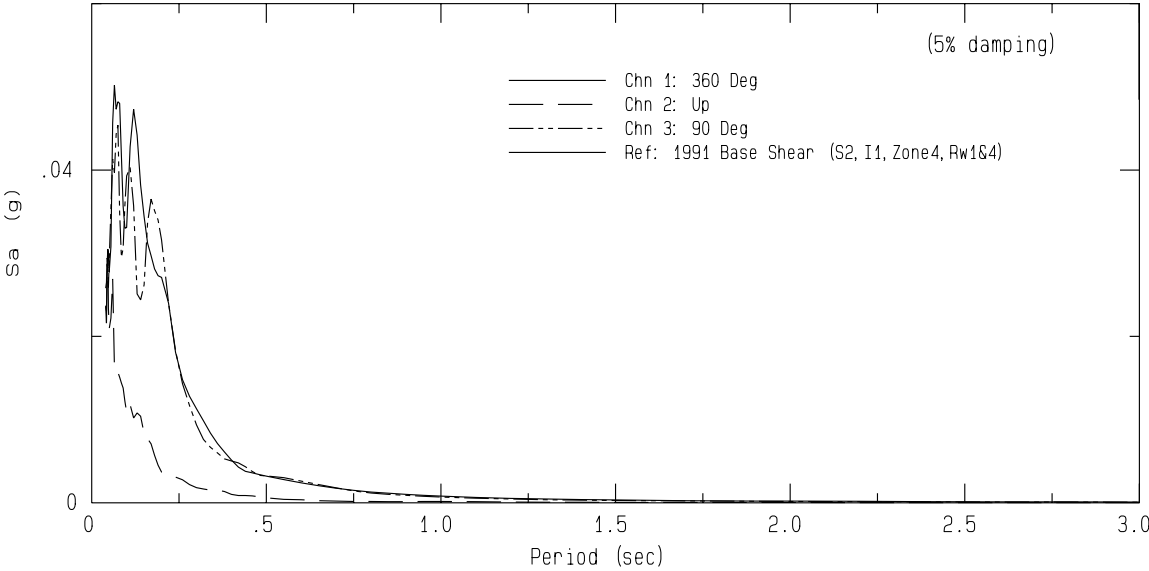

San Jacinto - CDF Fire Station 25 CGS Sta 12102

Rcprd of Sun Feb 14, 2016 01:00:54.0 PST

Frequency Band Processed: 3.3 secs to 40.0 Hz

Automated Strong Motion Processing - Preliminary and Subject to Revision

SPECTRAL ACCELERATION, Sa