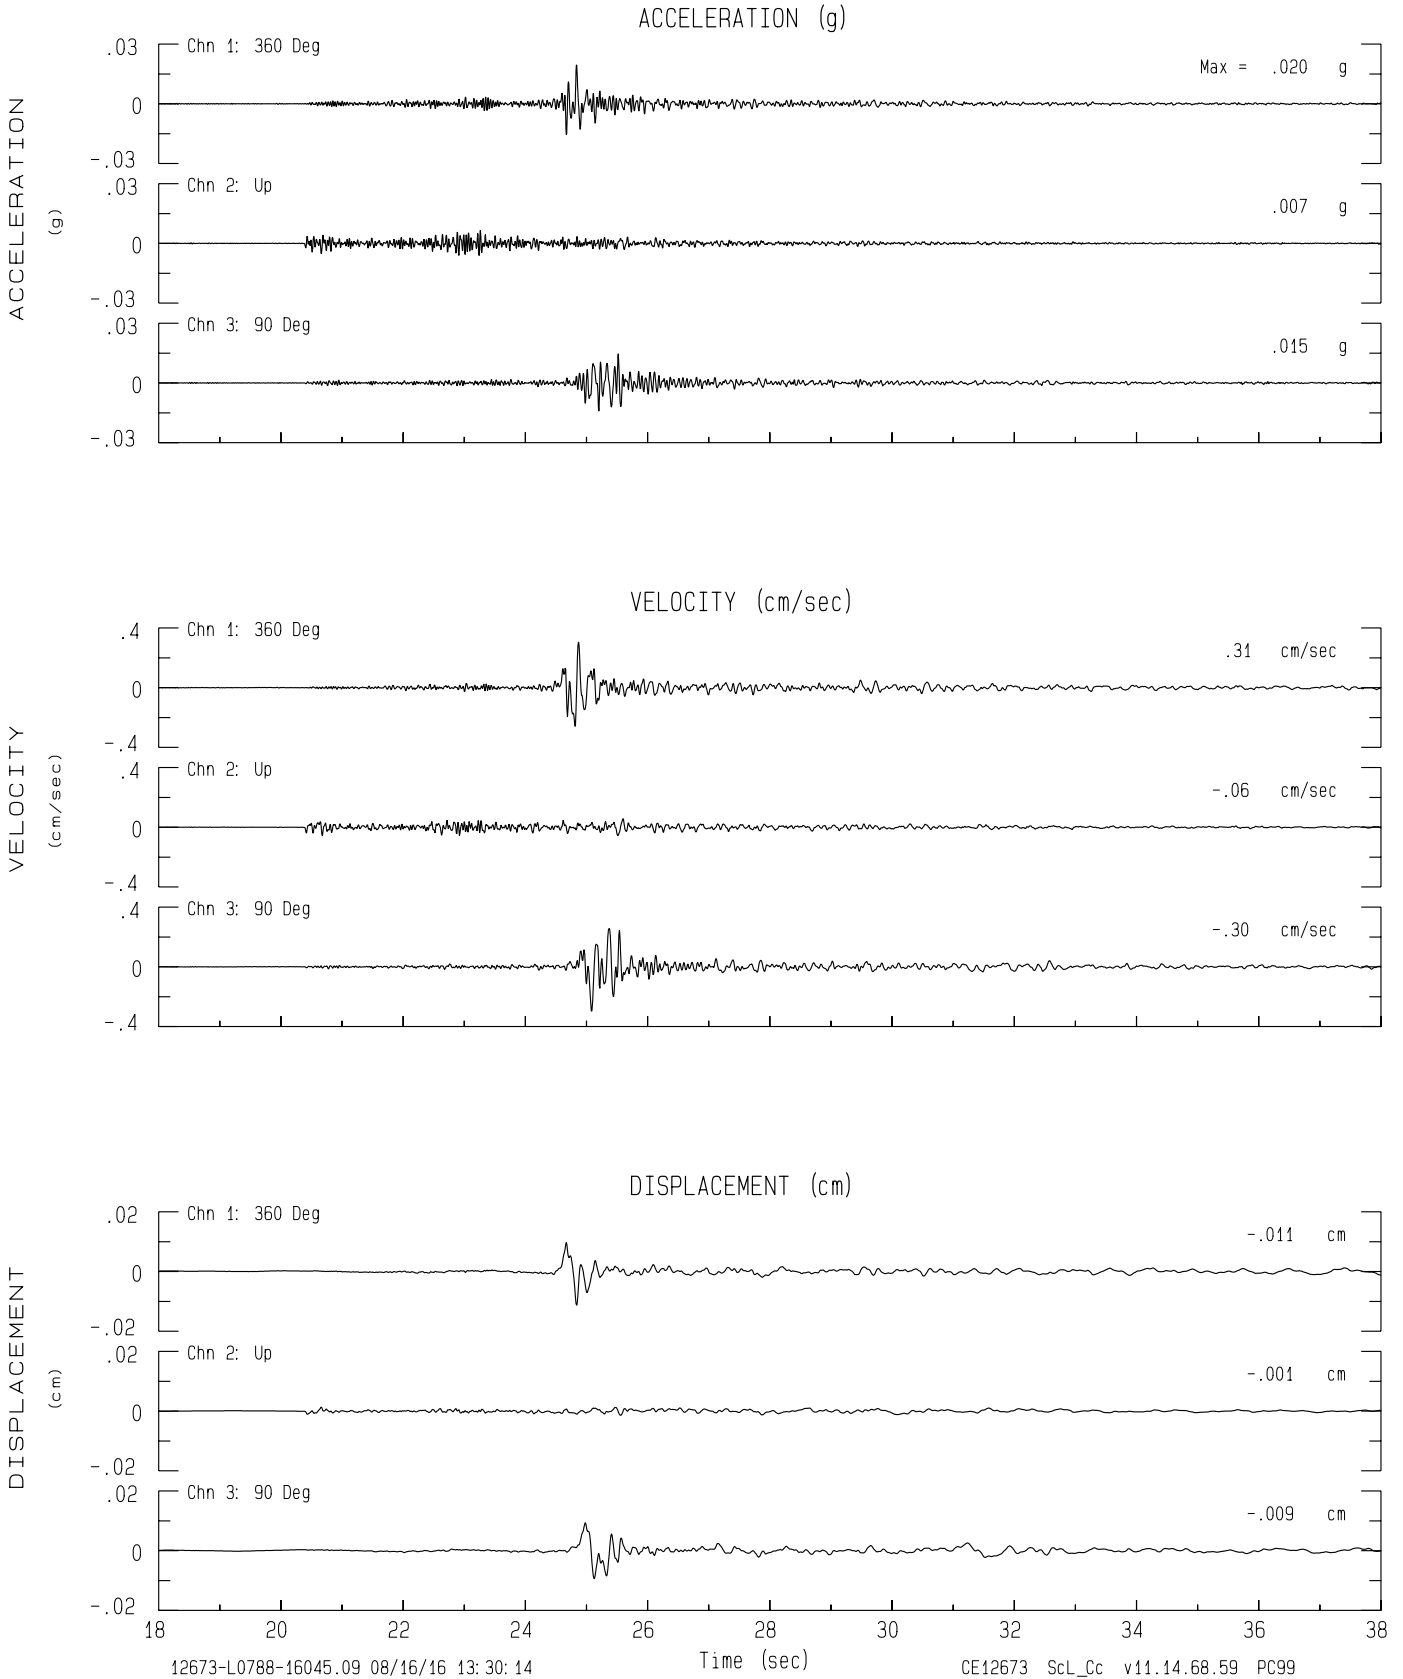

San Jacinto - CDF Fire Station CGS Sta 12673

Rcprd of Sun Feb 14, 2016 01:00:54.0 PST

Frequency Band Processed: 3.3 secs to 40.0 Hz

CISN/CSMIP Preliminary Strong Motion Processing - Subject to Revision

San Jacinto - CDF Fire Station CGS Sta 12673
Rcrd of Sun Feb 14, 2016 01:00:54.0 PST
Frequency Band Processed: 3.3 secs to 40.0 Hz
Automated Strong Motion Processing - Preliminary and Subject to Revision