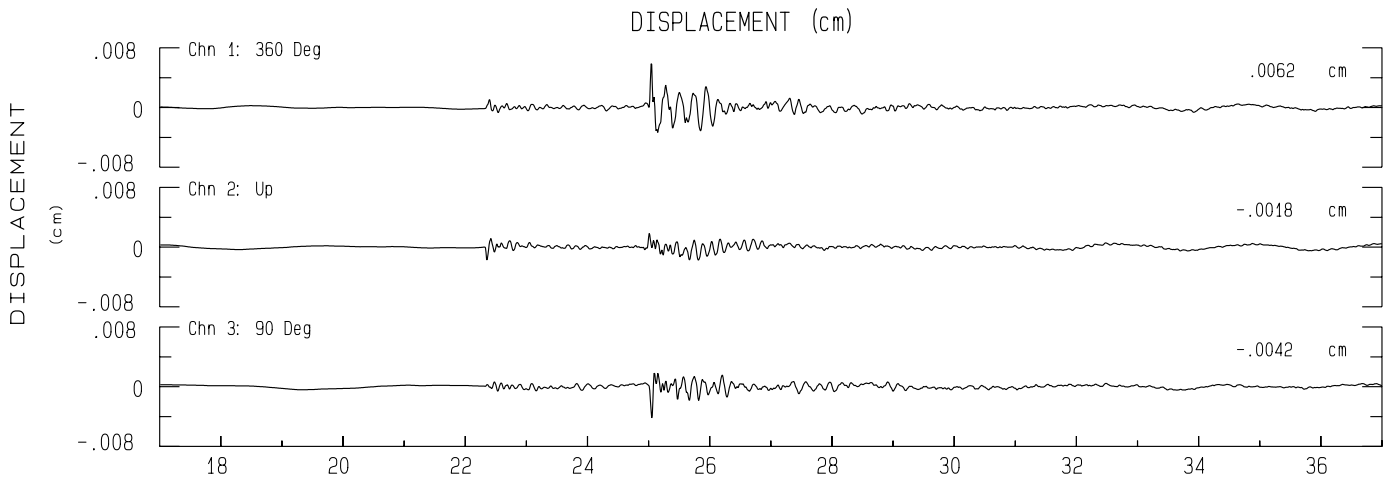

Homeland - Hwy 74 & Sultanas CGS Sta 13924

Rcprd of Sun Feb 14, 2016 01:00:51.0 PST

Frequency Band Processed: 3.3 secs to 40.0 Hz

CISN/CSMIP Preliminary Strong Motion Processing - Subject to Revision

Homeland - Hwy 74 & Sultanas CGS Sta 13924  
Rcrd of Sun Feb 14, 2016 01:00:51.0 PST  
Frequency Band Processed: 3.3 secs to 40.0 Hz  
Automated Strong Motion Processing - Preliminary and Subject to Revision