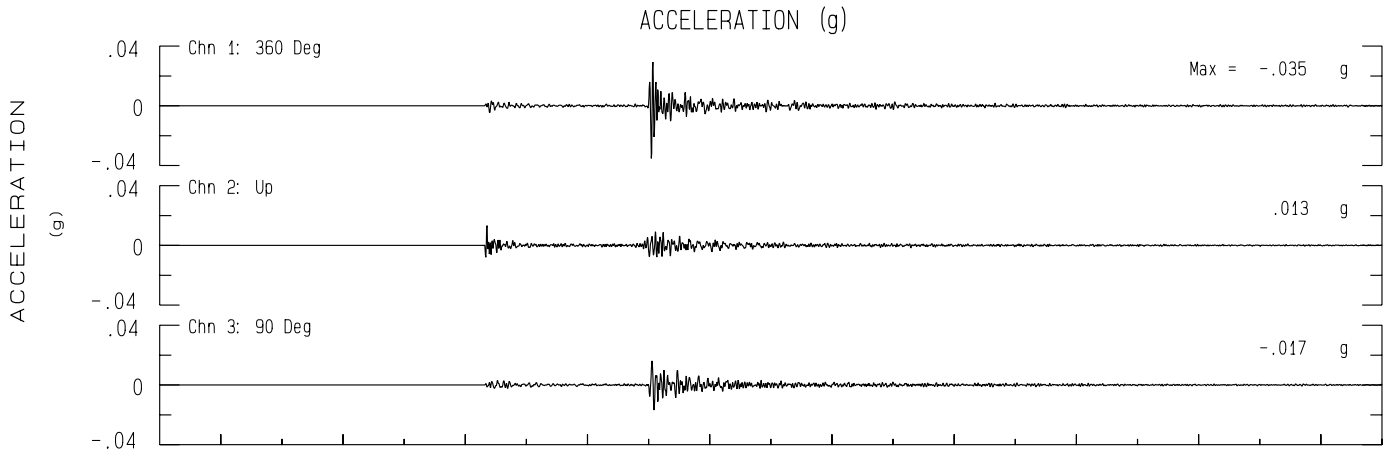

Homeland - Hwy 74 & Sultanas CGS Sta 13924

Rcprd of Sun Feb 14, 2016 01:00:51.0 PST

Frequency Band Processed: 3.3 secs to 40.0 Hz

CISN/CSMIP Preliminary Strong Motion Processing - Subject to Revision

Homeland - Hwy 74 & Sultanas CGS Sta 13924  
Rcrd of Sun Feb 14, 2016 01:00:51.0 PST  
Frequency Band Processed: 3.3 secs to 40.0 Hz  
Automated Strong Motion Processing - Preliminary and Subject to Revision