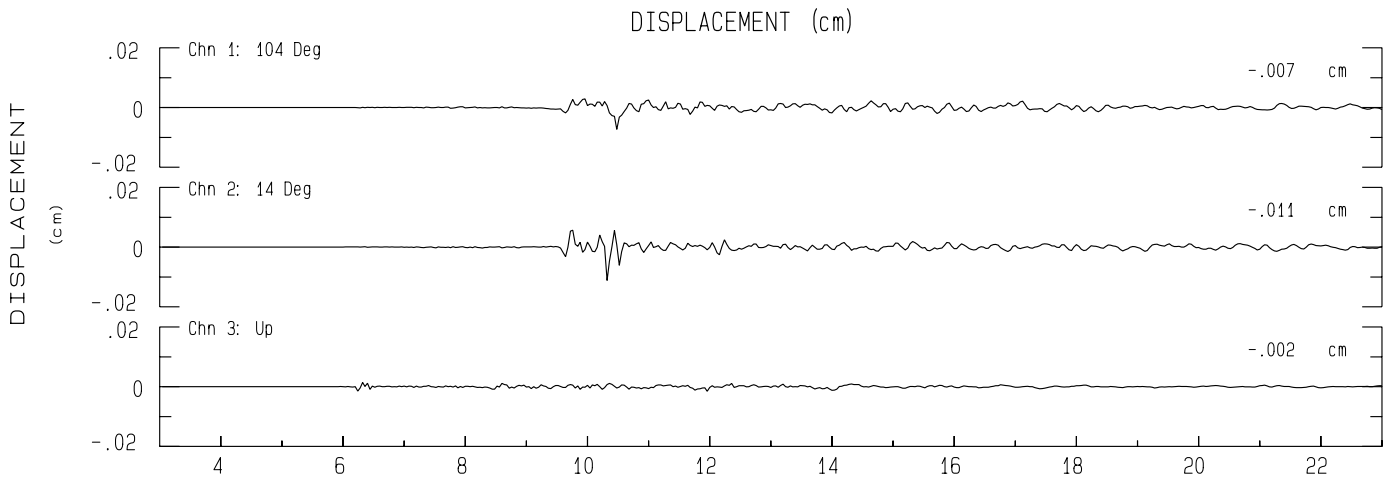

Mt. San Jacinto, Mt. San Jacinto College SCSN Sta MSJ
Rcrd of Sun Feb 14, 2016 01:01:07.0 PST
Frequency Band Processed: 3.3 secs to 23.0 Hz
CISN/CSMIP Preliminary Strong Motion Processing - Subject to Revision

Mt. San Jacinto, Mt. San Jacinto College Sta 37523

Rcprd of Sun Feb 14, 2016 01:01:07.0 PST

Frequency Band Processed: 3.3 secs to 23.0 Hz

Automated Strong Motion Processing - Preliminary and Subject to Revision