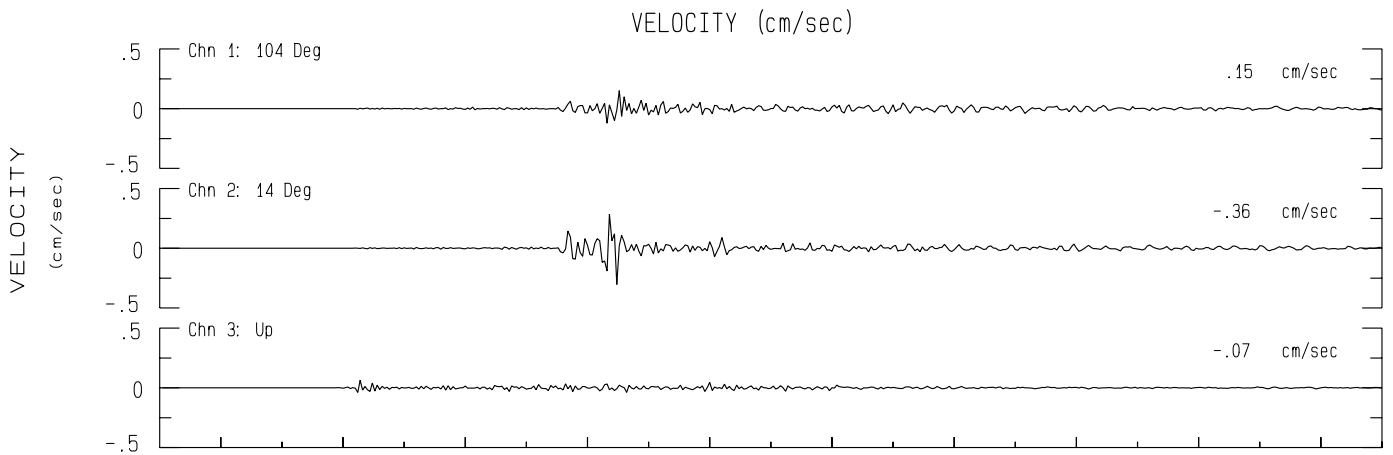

Mt. San Jacinto, Mt. San Jacinto College SCSN Sta MSJ
Rcrd of Sun Feb 14, 2016 01:01:07.0 PST
Frequency Band Processed: 3.3 secs to 23.0 Hz
CISN/CSMIP Preliminary Strong Motion Processing - Subject to Revision

Mt. San Jacinto, Mt. San Jacinto College Sta 37523

Rcprd of Sun Feb 14, 2016 01:01:07.0 PST

Frequency Band Processed: 3.3 secs to 23.0 Hz

Automated Strong Motion Processing - Preliminary and Subject to Revision