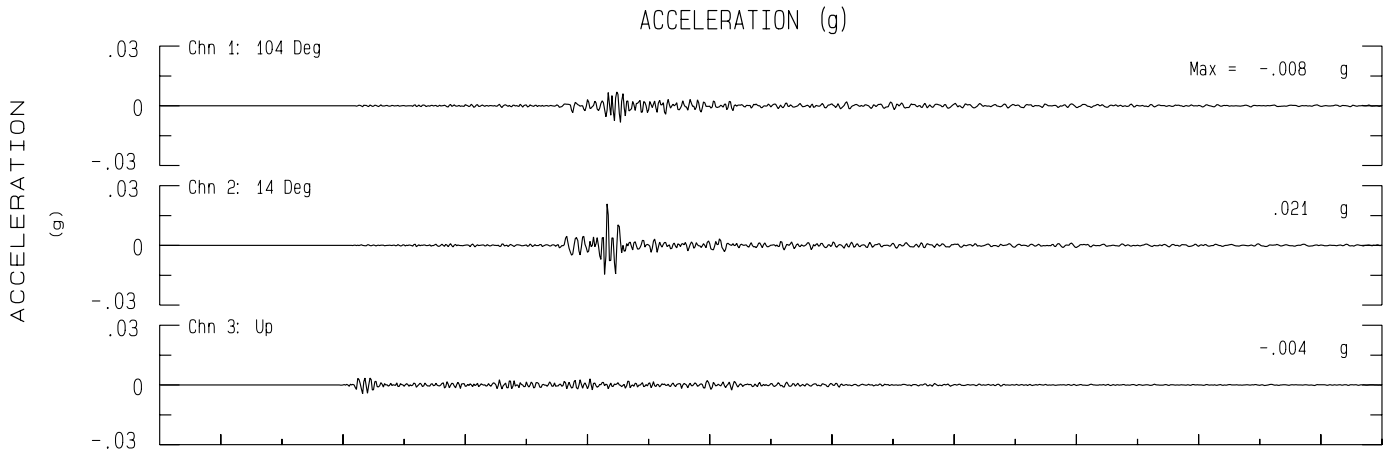

Mt. San Jacinto, Mt. San Jacinto College SCSN Sta MSJ
Rcrd of Sun Feb 14, 2016 01:01:07.0 PST
Frequency Band Processed: 3.3 secs to 23.0 Hz
CISN/CSMIP Preliminary Strong Motion Processing - Subject to Revision

Mt. San Jacinto, Mt. San Jacinto College Sta 37523

Rcprd of Sun Feb 14, 2016 01:01:07.0 PST

Frequency Band Processed: 3.3 secs to 23.0 Hz

Automated Strong Motion Processing - Preliminary and Subject to Revision