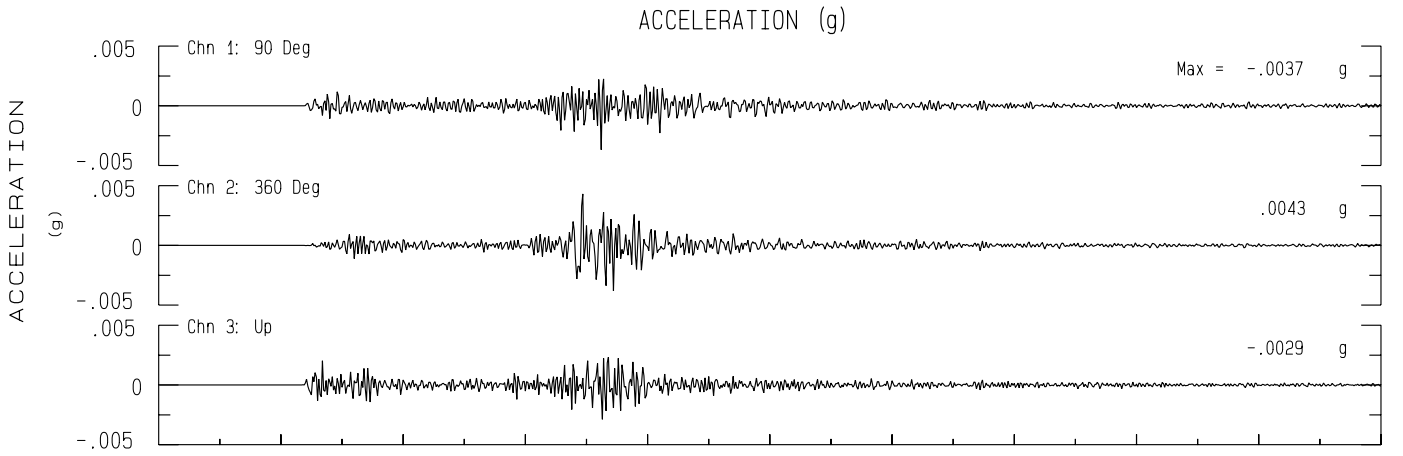

Banning, Hwy 243, San Jacinto Mtns. SCSN Sta SLR
Rcprd of Sun Feb 14, 2016 01:01:06.0 PST
Frequency Band Processed: 3.3 secs to 23.0 Hz
CISN/CSMIP Preliminary Strong Motion Processing - Subject to Revision

Banning, Hwy 243, San Jacinto Mtns. Sta 37523

Rcrd of Sun Feb 14, 2016 01:01:06.0 PST

Frequency Band Processed: 3.3 secs to 23.0 Hz

Automated Strong Motion Processing - Preliminary and Subject to Revision

SPECTRAL ACCELERATION, Sa

VELOCITY FOURIER SPECTRUM