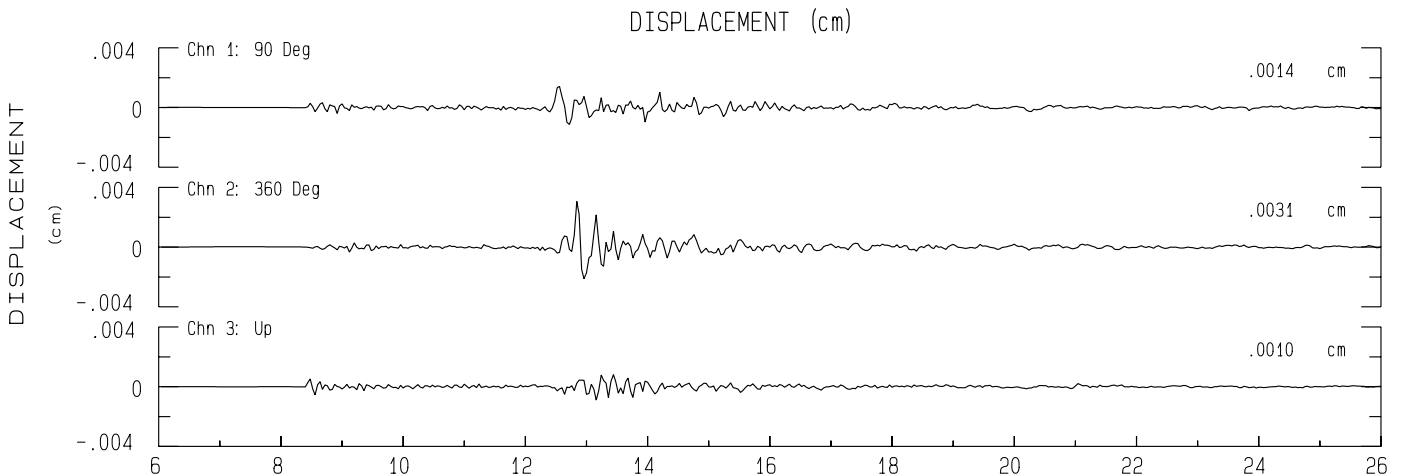

Banning, Hwy 243, San Jacinto Mtns. SCSN Sta SLR
Rcprd of Sun Feb 14, 2016 01:01:06.0 PST
Frequency Band Processed: 3.3 secs to 23.0 Hz
CISN/CSMIP Preliminary Strong Motion Processing - Subject to Revision

Banning, Hwy 243, San Jacinto Mtns. Sta 37523

Rcrd of Sun Feb 14, 2016 01:01:06.0 PST

Frequency Band Processed: 3.3 secs to 23.0 Hz

Automated Strong Motion Processing - Preliminary and Subject to Revision

SPECTRAL ACCELERATION, Sa

VELOCITY FOURIER SPECTRUM