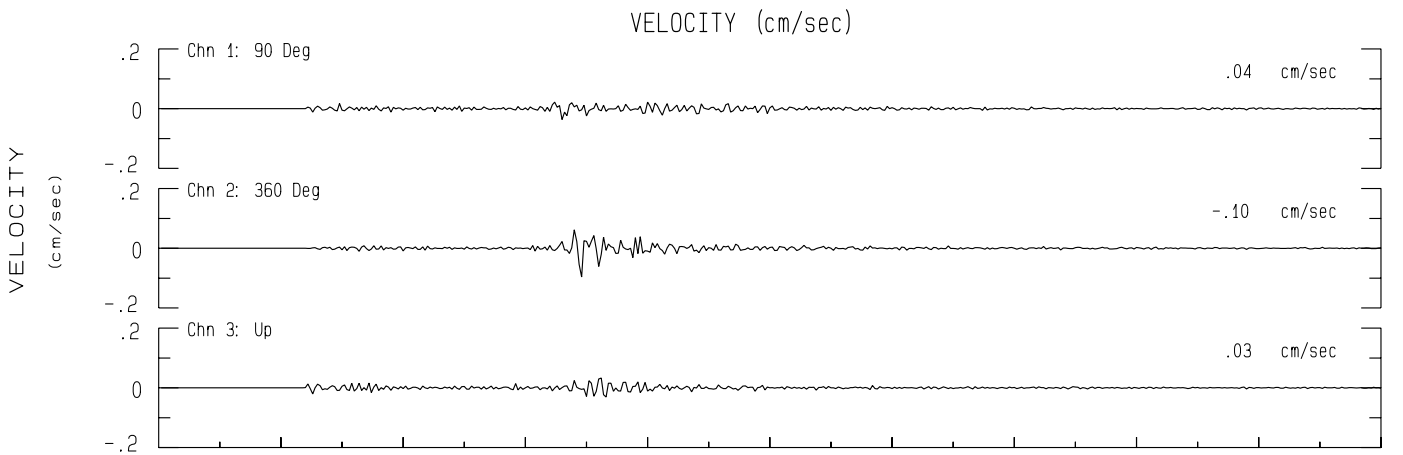

Banning, Hwy 243, San Jacinto Mtns. SCSN Sta SLR
Rcprd of Sun Feb 14, 2016 01:01:06.0 PST
Frequency Band Processed: 3.3 secs to 23.0 Hz
CISN/CSMIP Preliminary Strong Motion Processing - Subject to Revision

Banning, Hwy 243, San Jacinto Mtns. Sta 37523

Rcrd of Sun Feb 14, 2016 01:01:06.0 PST

Frequency Band Processed: 3.3 secs to 23.0 Hz

Automated Strong Motion Processing - Preliminary and Subject to Revision

SPECTRAL ACCELERATION, Sa

VELOCITY FOURIER SPECTRUM