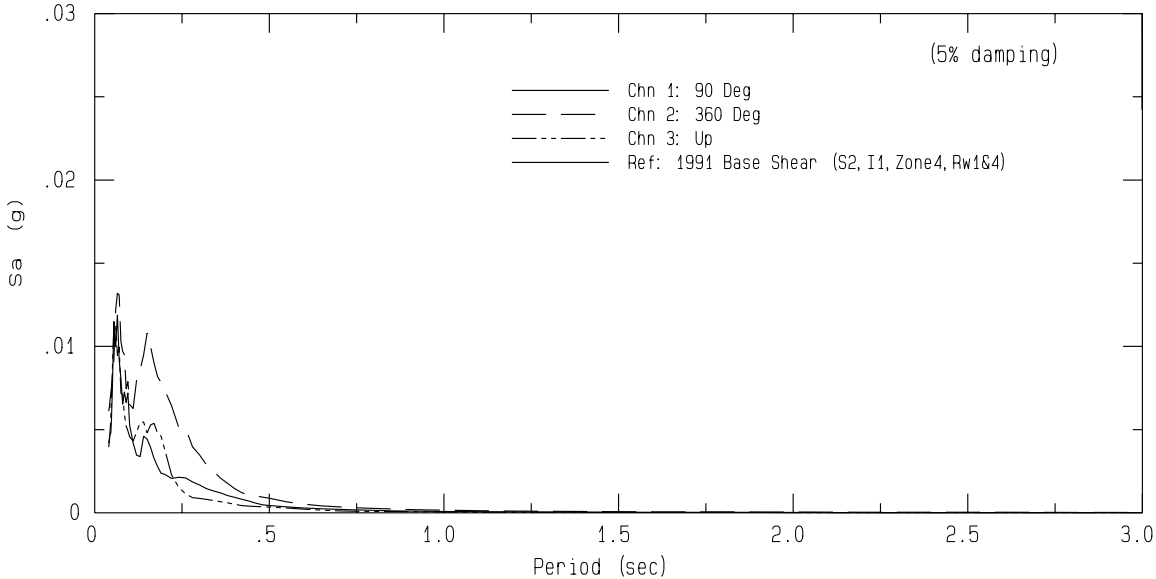

Banning, Hwy 243, San Jacinto Mtns. Sta 37523

Rcrd of Sun Feb 14, 2016 01:01:06.0 PST

Frequency Band Processed: 3.3 secs to 23.0 Hz

Automated Strong Motion Processing - Preliminary and Subject to Revision

SPECTRAL ACCELERATION, Sa