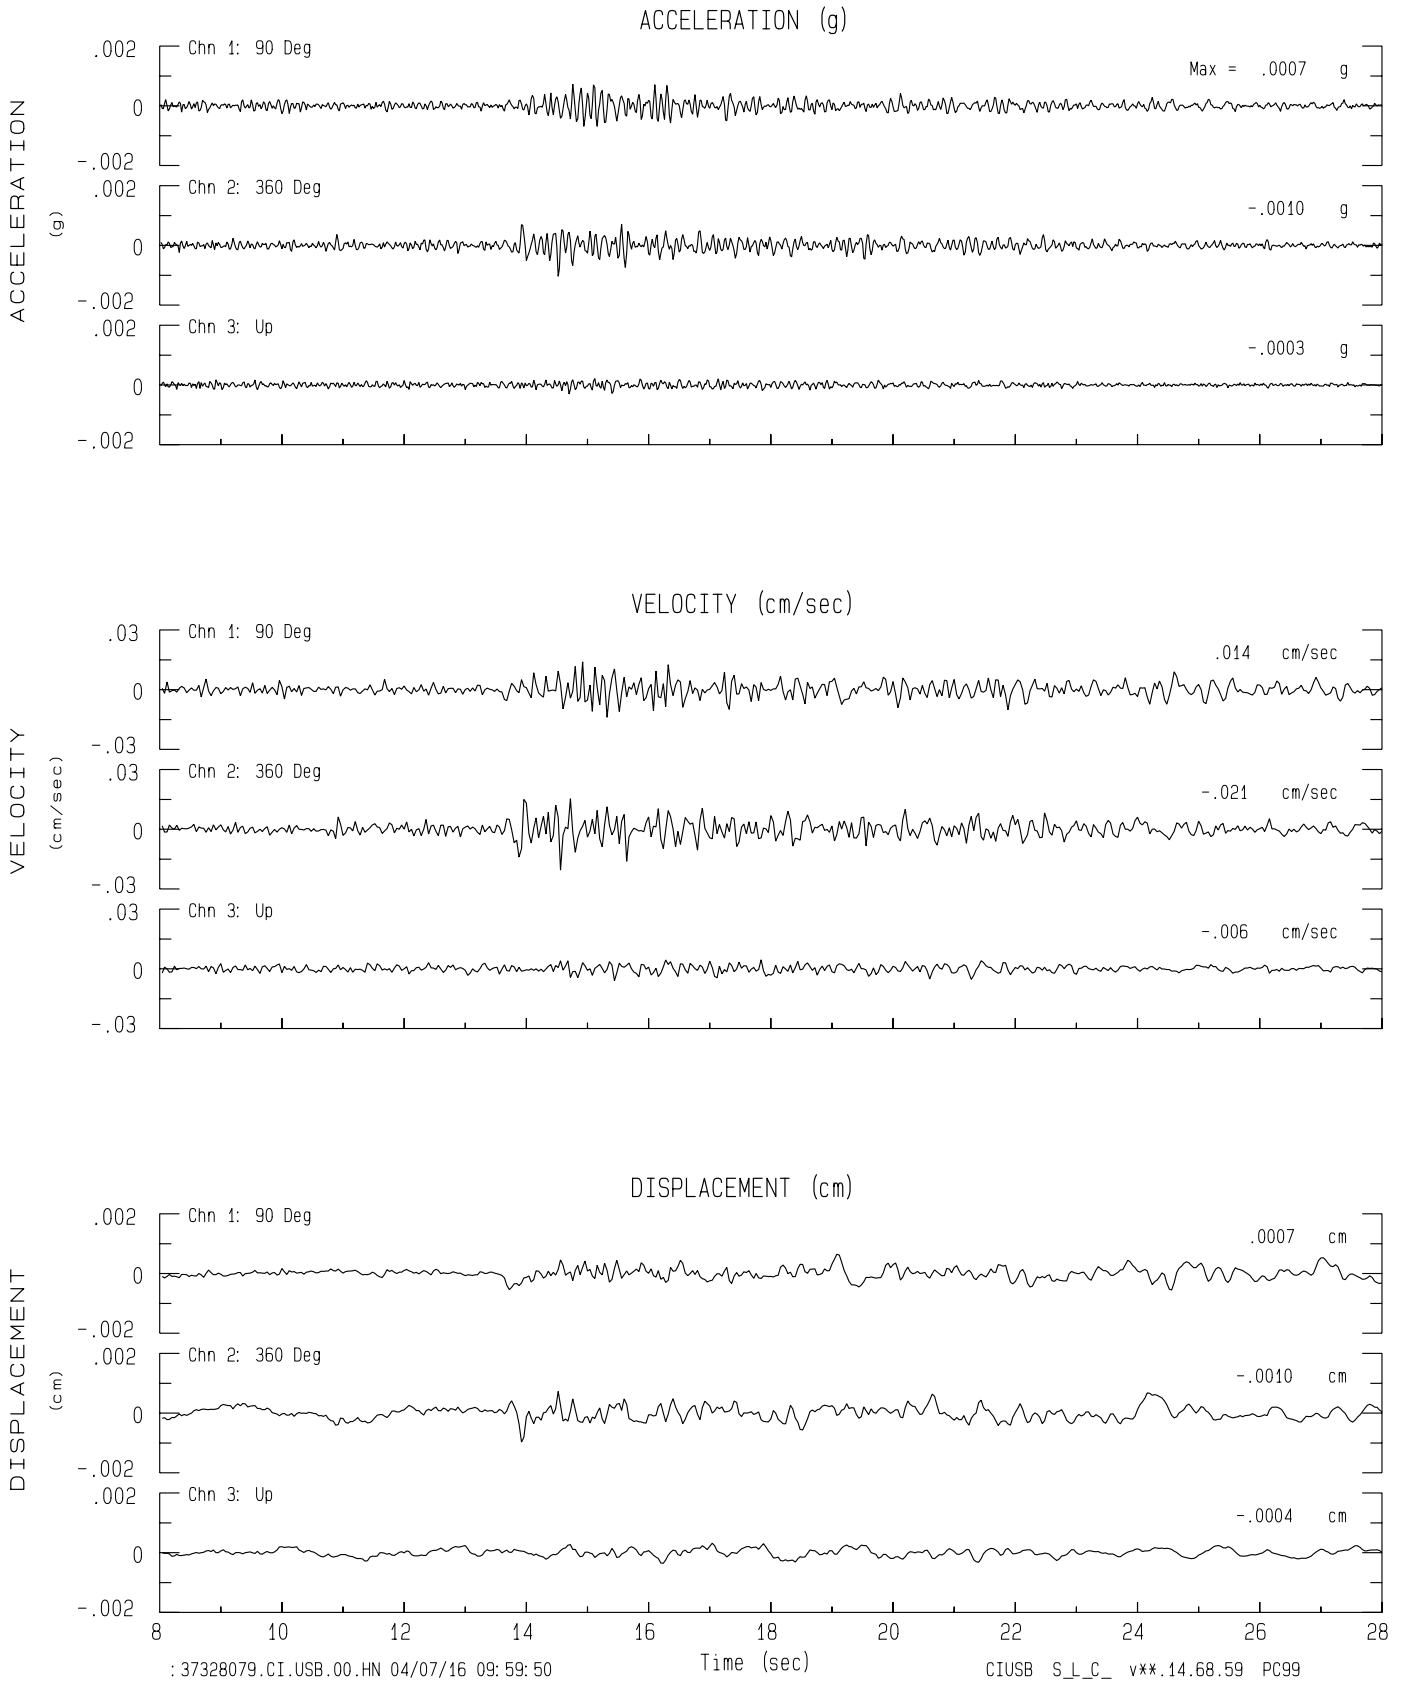

Isla Vista, UCSB campus SCSN Sta USB
Rcrd of Wed Apr 6, 2016 04:44:25.0 PDT

Frequency Band Processed: 3.3 secs to 23.0 Hz
CISN/CSMIP Preliminary Strong Motion Processing - Subject to Revision

Isla Vista, UCSB campus Sta : 3732
Rcrd of Wed Apr 6, 2016 04: 44: 25.0 PDT
Frequency Band Processed: 3.3 secs to 23.0 Hz
Automated Strong Motion Processing - Preliminary and Subject to Revision